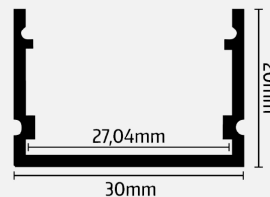

Profile Dimensions

WE RESERVE THE RIGHT TO MAKE CHANGES AT ANY TIME IN
ORDER TO MAINTAIN THE HIGHEST PRODUCT QUALITY

www.led-zip.co.uk
sales@led-zip.co.uk
01202 577400